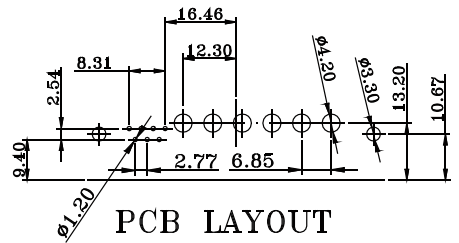

Power Right Angle Type

MALE

FEMALE

Current Rating	Dimension (mm) ØA
10A	1.7
20A	2.8
30A	3.2
40A	3.75

ORDER INFORMATION