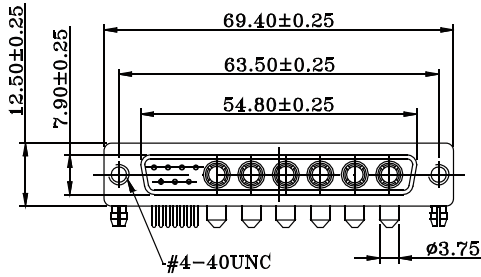

Power Right Angle Type

MALE

FEMALE

Current Rating	Dimension (mm) ØA
10A	1.7
20A	2.8
30A	3.2
40A	3.75

ORDER INFORMATION