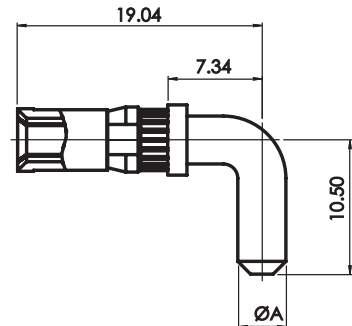

Power Right Angle Type

MALE

FEMALE

Current Rating	Dimension (mm) ØA
10A	1.7
20A	2.8
30A	3.2
40A	3.75

ORDER INFORMATION