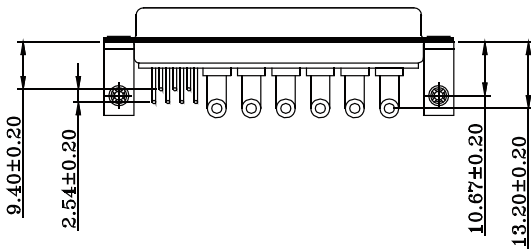

Power Right Angle Type

MALE

FEMALE

Current Rating	Dimension (mm) ØA
10A	1.7
20A	2.8
30A	3.2
40A	3.75

ORDER INFORMATION