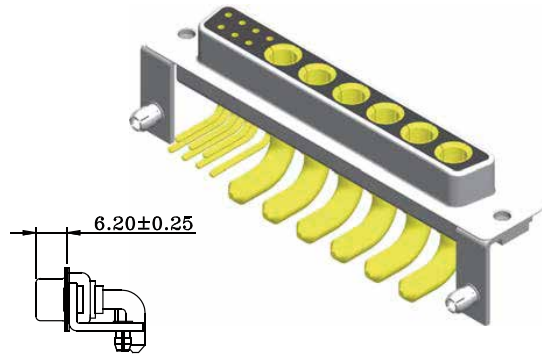

Power Right Angle Type

MALE

FEMALE

Current Rating	Dimension (mm) ØA
10A	1.7
20A	2.8
30A	3.2
40A	3.75

ORDER INFORMATION