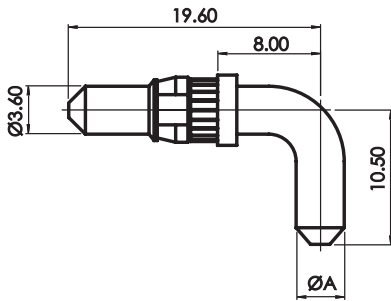

Power Right Angle Type

MALE

FEMALE

Current Rating	Dimension (mm) ØA
10A	1.7
20A	2.8
30A	3.2
40A	3.75

ORDER INFORMATION